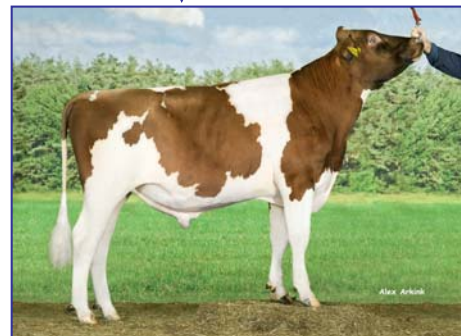

Delta Larisa Red
(s. Delta Maestro)

Delta Goal
(s. Huntje Holstein Armada)