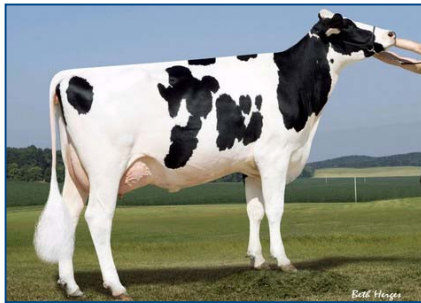

Sandy-Valley IO Amethyst-ET VG87
(s. Regancrest Altalota-ET)

Sandy-Valley Mogul Amber-ET VG88
(s. Mountfield SSI Dcy Mogul)