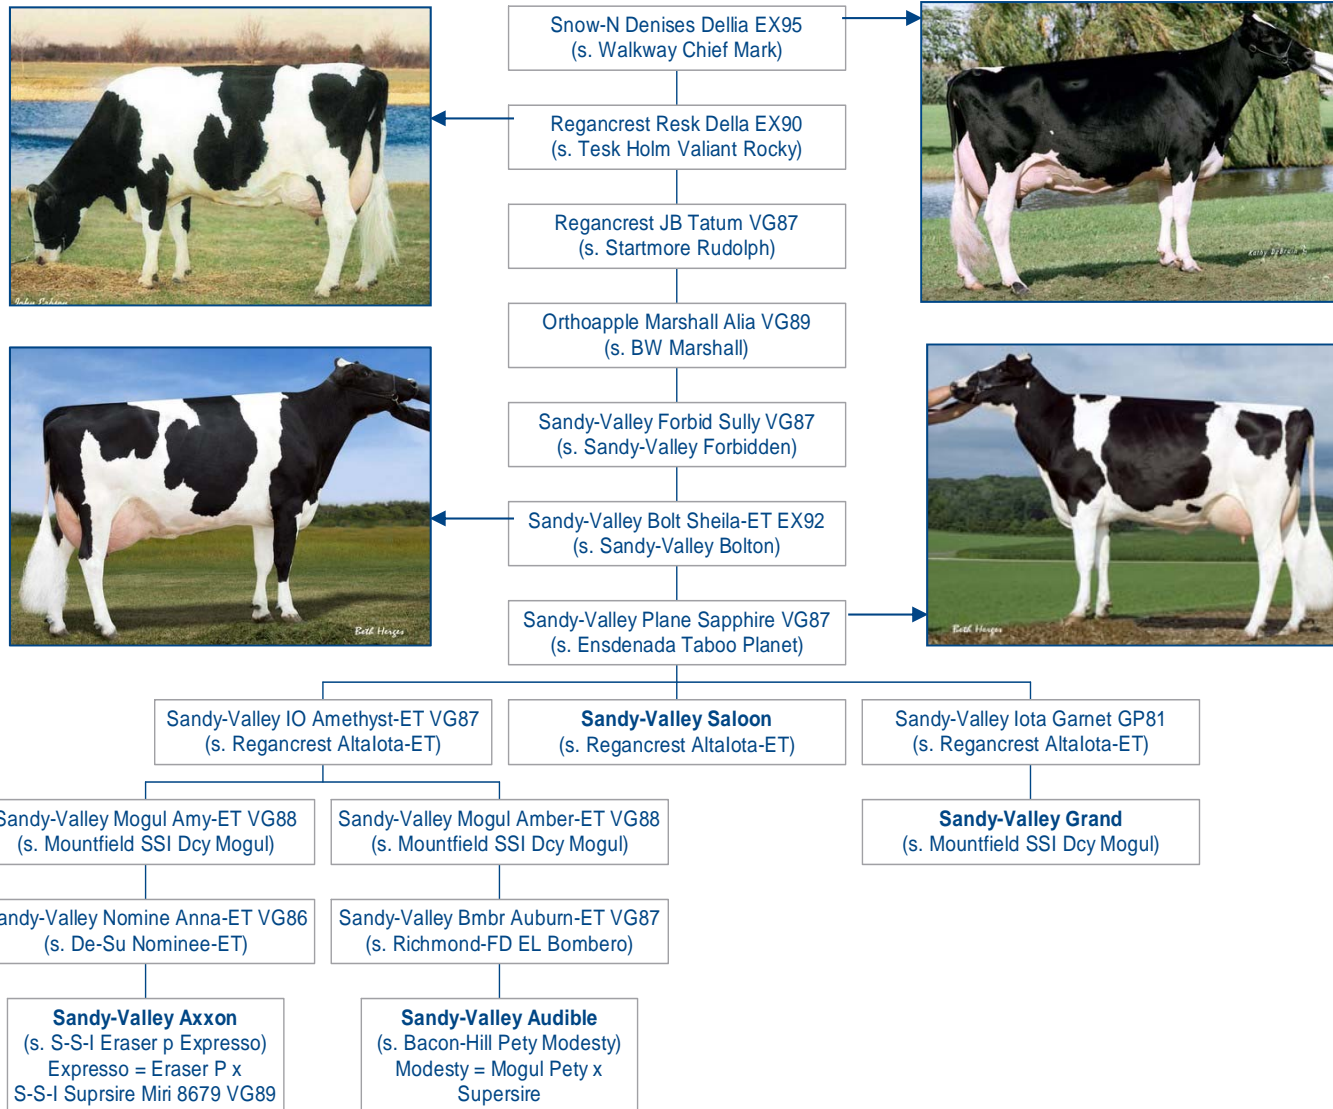

Cow family Audible

From the Della / Sapphire family

Cow family Audible

From the Della / Sapphire family

Snow-N Denises Della EX95
(s. Walkway Chief Mark)

Regancrest Resk Della EX90
(s. Tesk Holm Valiant Rocky)

Regancrest JB Tatum VG87
(s. Startmore Rudolph)

Orthoapple Marshall Alia VG89
(s. BW Marshall)

Sandy-Valley Forbid Sully VG87
(s. Sandy-Valley Forbidden)

Sandy-Valley Bolt Sheila-ET EX92
(s. Sandy-Valley Bolton)

Sandy-Valley Plane Sapphire VG87
(s. Ensdanada Taboo Planet)

Sandy-Valley IO Amethyst-ET VG87
(s. Regancrest Altalota-ET)

Sandy-Valley Mogul Amber-ET VG88
(s. Mountfield SSI Dcy Mogul)

Sandy-Valley Bmbr Auburn-ET VG87
(s. Richmond-FD EL Bombero)

Sandy-Valley Audible
(s. Bacon-Hill Pety Modesty)
Modesty = Mogul Pety x
Supersire