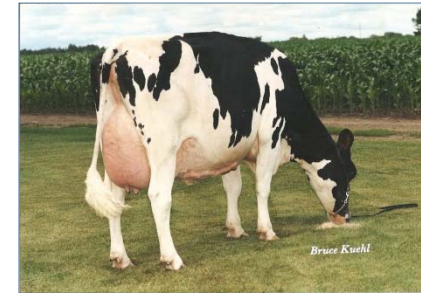

Cow family of Final

From the Juror Faith family

Ralma Nugget Goldie VG86
(s. Golden Nugget)

Ralma Golden Fortune VG88
(s. Chief Mark)

Ralma Melwood Fortress NC
(s. Arlinda Melwood)

Ralma Leadman Fashion VG89
(s. Leadman)

Ralma Juror Faith EX91
(s. Ked Juror)

Ralma Durham Frisky
(s.Regancrest Elton Durham)

Ralma Christmas Fudge VG88
(s. Regancrest Elton Durham)

Bouw Shottle Frisby VG86
(s. Picston Shottle)

Ralma O-Man CF Cricket
(s. O-Man)

Bouw Goldwyn Femmy EX90
(s.Braedale Goldwyn)

Bouw Snowfever
(s. Flevo Genetics Snowman)

Bouw Goli Flower VG86
(s. De-Su Oman Goli)

Bouw Epic Finola GP83
(s. Generations Epic)

Bouw Rocky
(s. Ladys-Manor PL Shamrock)

Bouw Final
(s. Delta Bookem Danno)

Bouw Finder
(s. De-Su 11236 Balisto)