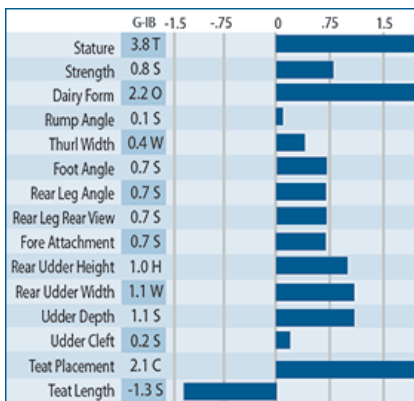

**BREED LEADER - APRIL 2018**  
**#1 TYPE, #5 MILK & #8 PPR(TIED) (Proven)**

**CARTER**

TD x Wonderment x Migel

- Breaking Records Being the #1 TYPE Bull for 2 Years & Counting!
- All-Americans, Show Winners, Sale Toppers, Genomic Gems & Endless Profits.
- Rare Combination: High Milk Production Complementing his Elite Type Ranking!

54BS482 Voelkers TD CARTER \*TM • Reg-68119645 • DMS 246,234 • aAa 132546  
 Kappa Casein: AB • Beta Cas: A1/A2

08/18 G-CIB-M/US PERFORMANCE			
MILK +1210	FAT +36 / -.05%	PROTEIN +28 / -.05%	PPR 105
PROD. 97%R 429 DTRS/205 HRDS TYPE 96%R			
PL -1.5	UDC +1.11	SCS 3.12	TYPE +1.4
Milking Speed 96		Conception (SCR) -1.7	
Cow Livability -1.2			
CE 5.5%	NM\$ \$188	DPR -1.9	MOB +0.7

MATING GUIDE	
+ Dairy Strength & Size	
+ Fore Udder	
+ Udder Depth & Cleft	
+ Rear Udder Height & Width	
Rear Legs-Some Set & Rump Angle-Level	

Sire: Webster Ridge TD ET \*TM

Dam: Voelkers Wndmt Carabella 'E 90'  
 2-03 364d 2x 20,600 4.7 972 3.6 741  
 3-04 334d 2x 22,510 4.2 951 3.3 741  
 4-05 365d 2x 32,300 4.2 1,368 3.4 1,106

MGD: Voelkers Migel Candid '3E-94'  
 5-03 335d 2x 33,090 5.1 1,673 3.6 1,189  
 Lifetime: 3,087d 219,659m 9,818f 7,291p  
 All-American 5 Year Old 2009

**PREFERRED SEX SEMEN© AVAILABLE**