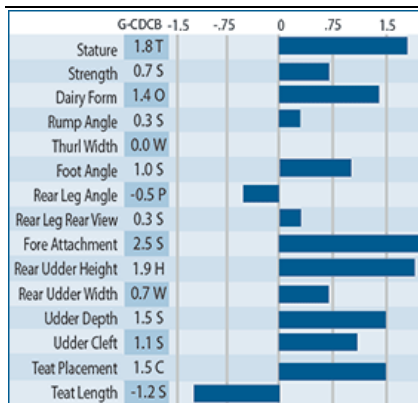

**GENOMIC GEM
SIRE IN WAITING
#2 TYPE (TIED) & #5 UDC (Genomic)**

DAREDEVIL ET *TM

Brady x Bosphus x Glenn

- #2 Type & #3 Udders & The HOTTEST Bull to Ever Hit the Market!
- Standout Heifers on all Farms & Unlimited Profit Potential.

54BS558 Hilltop Acres B Daredevil ET *TM • Reg# 840003012559129 • aAa: 261
Beta Casein: A2/A2 • Kappa Cas BB

08/18 G-CDCB PERFORMANCE			
MILK +1313	FAT +32 / -.09%	PROTEIN +36 / -.03%	PPR 125
PROD. 63%R		TYPE 63%R	
PL +1.0	UDC +1.71	SCS 2.94	TYPE +1.5
Milking Speed 103		Conception (SCR) -1.7	
Cow Livability -1.8			
CE 5.2%	NM\$ \$288	DPR -2.5	MOB +0.5