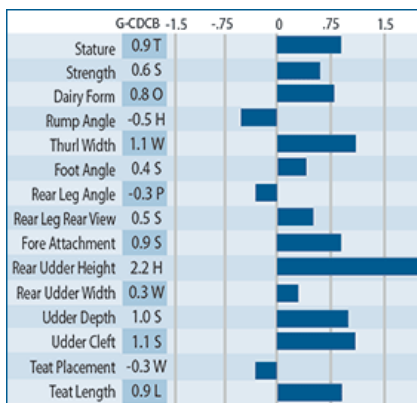

54BS539 JO DEE NEMO RICHARD *TM • Reg-68155420 • aAa 156 • DMS 345
 Kappa Casein: BB • Beta Cas: A1/A2

| 08/18 G-CDCB PERFORMANCE | | | |
|---------------------------------------|------------|-----------------------|-----------|
| MILK | FAT | PROTEIN | PPR |
| +1093 | +16 /-.12% | +21 /-.06% | 82 |
| PROD. 94%R 185 DTRS/91 HRDS TYPE 88%R | | | |
| PL +1.4 | UDC +1.01 | SCS 2.97 | TYPE +1.2 |
| Milking Speed 102 | | Conception (SCR) +0.0 | |
| Cow Livability -0.9 | | | |
| CE 6.8% | NM\$ \$145 | DPR -0.6 | MOB +0.6 |

| MATING GUIDE | |
|--------------------------------------|--|
| + Size & Dairy Strength | |
| + Fore Udder | |
| + Udder Depth & Cleft | |
| + Rear Udder Height & Width | |
| Rear Legs- Ideal & Rump Angle- Level | |