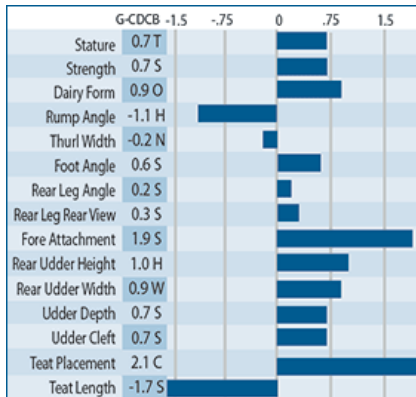

BREED LEADER - APRIL 2018
GENOMIC GEM
SIRE IN WAITING
#1NM\$, #3PPR (TIED) & #4 PROTEIN\$ (Genomic)
SILVER ET *TM
 Kannon x Cadence x Durham

- Maximize Your Herd: #3 G-PPR & #1 G-NM\$ with a Top UDC!
- A Bull That Genomics was Meant to Create that Fits ALL Breeding Goals.

54BS577 La Rainbow Sweet SILVER ET *TM ■ Reg# 840003129321124 ■ aAa: 624
 Beta Casein: A1/A2 ■ Kappa Casein: BB

08/18 G-CDCB PERFORMANCE			
MILK +1230	FAT +61 / +.05%	PROTEIN +50 / +.04%	PPR 209
PROD. 64%R		TYPE 64%R	
PL +2.6	UDC +1.37	SCS 2.86	TYPE +0.9
Milking Speed 105		Conception (SCR) N/A	
Cow Livability -0.3			
CE 4.8%	NM\$ \$536	DPR -0.4	MOB +0.1

MATING GUIDE	
+ Dairy Strength & Foot Angle	
+ Udder Depth & Cleft	
+ Rear Udder Height & Width	
+ Fore Udder	
Rear Legs-Ideal & Rump-High	

Sire: Reads Driver Kannon *TM

Dam: La Rainbow Sweet Silk ETV 'VG 86 V 86 MS'
 @2Yrs
 1-09 340d 2x 24,567 5.1 1,247 3.9 953