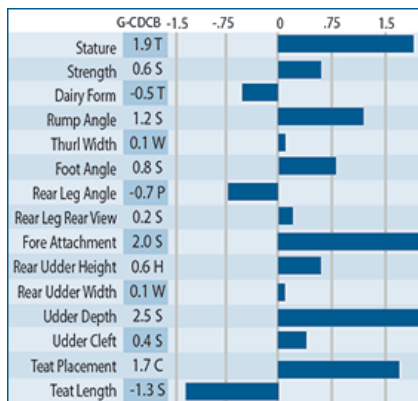

**BREED LEADER - APRIL 2018**  
**GENOMIC GEM**  
**SIRE IN WAITING**  
**#1 PL, #2 SCS, #3 LIVABILITY & #3 DPR (Genomic)**

**TENASCIOUS** ET \*TM  
 Anibal x Payssli x Pronto

■ G-PPR, DPR & Longevity Breed Leader with a High Udder Composite!

54BS575 Cozy Nook Anibal Tenascious ET \*TM REG-840003138129980 ■ aAa 432 ■ Kappa Cas BB  
 Beta Cas A1/A2 BH1 Positive

08/18 G-CDCB PERFORMANCE			
MILK +708	FAT +13 / -.07%	PROTEIN +24 / +.00%	PPR 144
PROD. 63%R		TYPE 63%R	
PL +6.7	UDC +1.13	SCS 2.64	TYPE +0.9
Milking Speed 109		Conception (SCR) N/A	
Cow Livability +2.9			
CE 6.6%	NM\$ \$418	DPR +3.5	MOB +0.2

MATING GUIDE	
+ Udder Cleft & Depth + Fore Udder + Size & Strength + Teat Placement	- Dairy Form
Rear Legs-Straight & Rump-Slope	

Sire: SCHARZ VIGOR ANIBAL ET  
 G-IB-M/US 8-17 PTA +610m +21f -.01% +28p +.03%