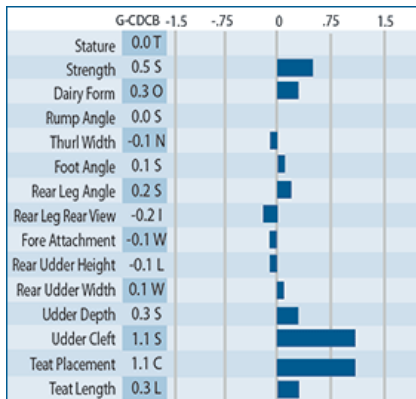

BREED LEADER - APRIL 2018
#1 LIVABILITY, #5 PPR (TIE), #3 NM\$ & #3 FAT
 (Proven)

TONKA *TM

Driver x Joel x Pronto

- Breed-Leading Components & Consistent Daughters.

54BS517 Cozy Nook Driver TONKA *TM • Reg 68139913 • aAa 531 • Kappa Casein: BB • Beta Cas A1/A2

08/18 G-CDCB PERFORMANCE			
MILK	FAT	PROTEIN	PPR
+535	+36 / +.06%	+22 / +.02%	120
PROD. 88%R 67 DTRS/39 HRDS TYPE 81%R			
PL +3.0	UDC +0.38	SCS 2.88	TYPE +0.0
Milking Speed 108		Conception (SCR) +1.0	
Cow Livability +3.5			
CE 5.7%	NM\$ \$353	DPR +0.6	MOB -0.3

MATING GUIDE	
+ Strength & Power + Udder Cleft & Depth + Feet & Legs	-Pin Width
Rear Legs-Ideal & Rump Angle-Level	

MATING RECOMMENDATIONS:

Use on typical daughters of & bloodlines from:

Eddie, Biver, Cayenne Pepper, Rebel, Galaxy, Seasidebloom, Dixon, High-Tower, Lost Art, Daredevil, Moses, Archer, Advisor, Hacker, Maestro, Liberate, Flash, Kyrie, Ben, Roscoe, Diablo, Agenda, Torch, Legacy, Dragon, Goldwyn, Whiskey, Supreme, Etlar, Total, Cash, Wizdom, Dally, Git-R-Done, Alloy, August, Valor, Carl, Tex, Power Surge, Jolt, Mpowered, Thor, Dalhart, Payssli, Double Delux, Michelob, Jetway, Premium, Parker, Dario, Dane, Jongleur, Motown, Mojo, Braiden, Nelgor, Richard, Powerplay, Solution, Magic, Brookings, Moonshine, Deputy, Desi, Dewey, Emory, Ensign, TD, Aleutian, Cutting Edge Thunder, Brady, Carter, Cadence, Cosmo, Pegasus, Get Lucky, Talent, Bush, Dominator, Dundee, Vigor, Durango Davenport, Wonderment, Cartel, Jackson, St. Nick, Dirk, Anibal, Norwin, Madden, Berretta, Jublation, Golden Boy, Harts Thunder, Denver, Logan, Austin, Goldrush, Chili Pepper, Bosphus, Durham, Raven, Boss, Dupont, Zach, Explorer, Forest, Kingsman, Durable, Astra, Atwood, Wunder, Tanbark Dynasty, Platinum, Car, Winning Formula, Price, Kobe, Lexus & Lawman