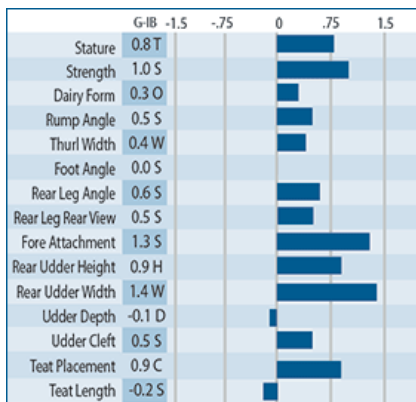

BREED LEADER - APRIL 2018
#1 PPR, #1 PROTEIN, #4 MILK, #2 NM\$,
#3 TYPE, #3 FAT (Proven)

CADENCE *TM

Brookings x Wonderment x Pronto

- #1 PPR & Protein Proven Bull and One of The Most Popular Bulls in the World!
- Unmatched Money Making Opportunity: Milk, Show & Market From Them.
- Cadence Must be a Part of Your Breeding Program or You Will be Left Behind!

54BS509 Shiloh Brookings CADENCE-ET • Reg 71130650 • aAa 156 • DMS 345
 Kappa Casein: BB • Beta Cas: A1/A2

08/18 G-IB-M/US PERFORMANCE			
MILK	FAT	PROTEIN	PPR
+1368	+53 / -.01%	+51 / +.02%	184
PROD. 98%R 823 DTRS/434 HRDS TYPE 96%R			
PL +2.1	UDC +1.11	SCS 2.81	TYPE +1.1
Milking Speed 106		Conception (SCR) +1.3	
Cow Livability -1.4			
CE 4.5%	NM\$ \$442	DPR -1.5	MOB +0.2

MATING GUIDE	
+ Fore Udder	
+ Rear Udder Height & Width	
+ Udder Depth & Cleft	
+ Show Style	
Rear Legs- Some Set & Rump Angle- Slope	

MATING RECOMMENDATIONS:

Use on typical daughters of & bloodlines from:
 Vitalis, Golden Boy, Eddie, Biver, Cayenne Pepper, Harts Thunder, Cutting Edge Thunder, Kannon, Rebel, Eagle, Denmark, Galaxy, Diablo, Dynasty, Agenda, Torch, Legacy, Dragon, Driver, Goldwyn, Temtation, Whiskey, Durango, Snickerdoodle sons, Supreme, Etlar, Total, Brinks, Dally, TD, Alloy, August, Valor, Carl, Denver, Jackson, Tex, Power Surge, Ace, Tonka, Dario, Tau, Agio, Wurl, Hussli, Scipio, President, Jolt, Vigor, Berretta, Vigor sons, Absolute, Madden, Mpowered, Thor, Tonka, Platinum, Dalhart, Davenport, St. Nick, Dirk, Double Dare, Double Delux, Duelist, Exclaim, Even, Michelob, Dominator, Zoldo Zeus, Jetway, Premium, Parker, Ransom, Motown, Mojo, Braiden, Zoldo, Nelgor, Richard, Powerplay, Solution, Emory, Ensign, Trace, Dupont, Aleutian, Pegasus, Starbuck, Zaster, & Joel