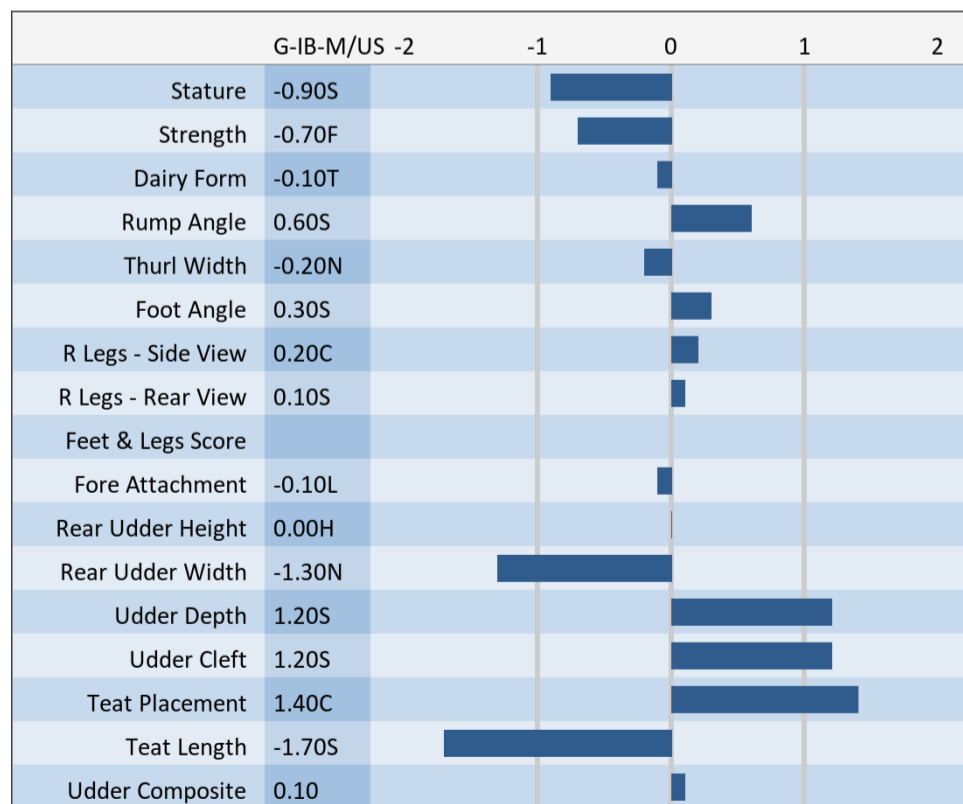

BULLS

[« RETURN TO BULLS LIST](#)

54BS513 Hilltop Acres Ali

JACKSON ET

68137885 aAa: 243 Beta Cas: A2A2 Kappa Casein:

Born: 12/01/2011

Proven Sires

ALIBABA x TD x DYNASTY

04/2019 G-IB-M/US PERFORMANCE			
MILK +451	FAT +14 / -0.02%	PROTEIN +7 / -0.03%	PPR 34
PROD. 97%R 478 DTRS/202 HRDS TYPE 95%R			
PL +1.5	UDC +0.10	SCS 2.96	TYPE +0.20
Milking Speed 104		Conception (SCR) N/A	
Cow Livability -0.8			
CE 4.5%	NM\$ \$152	DPR -0.7	MOB +0.4

MATING GUIDE	
+ Dairy Form + Udder Cleft & Depth + Teat Placement	- Strength
Rear Legs- Ideal & Rump Angle- Slope	

Sire: Schwarz BS Presidnt Alibaba *TM
Dam: Hilltop Acres TD Jess-ET 'VG 85'
 2-07 305d 3x 25,320 4.5 1,135 3.4 852
MGS: Webster Ridge TD ET *TM
MGD: Hilltop Acres Dty Jazzy ET 'E 91 2E'
 6-02 365d 3x 45,230 4.9 2,234 3.7 1,696