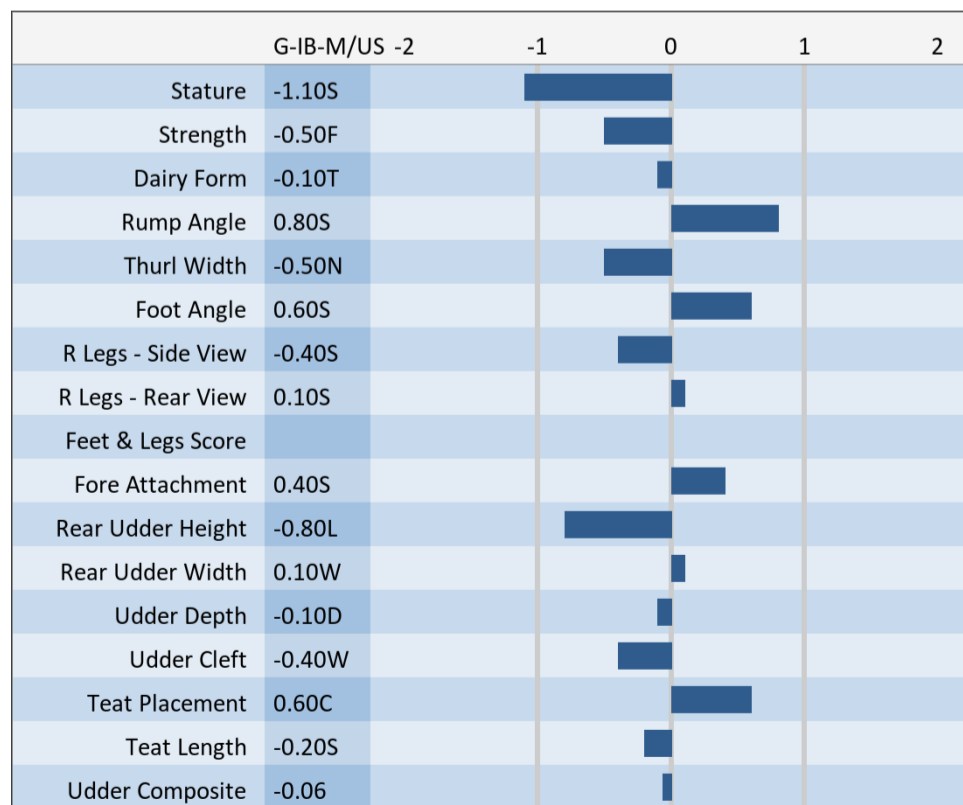

BULLS

[« RETURN TO BULLS LIST](#)

54BS544 Switzer Tals Pyssli

DARIO ET *TM

68156800 aAa: 435 Beta Cas: A1A2 Kappa Casein: BB

Born: 1/7/2014

Proven Sires

#1 NM\$, #2 PPR, #4 Fat, #4 PL, #4 Protein
PAYSSLi x ALIBABA x JOLT

04/2019 G-IB-M/US PERFORMANCE			
MILK +1086	FAT +44 / 0.00%	PROTEIN +43 / +0.03%	PPR 175
PROD. 92%R 141 DTRS/44 HRDS TYPE 77%R			
PL +4.0	UDC -0.06	SCS 2.81	TYPE -0.20
Milking Speed 97		Conception (SCR) 0.1	
Cow Livability +1.3			
CE 5.6%	NM\$ \$486	DPR +1.5	MOB 0.0

MATING GUIDE	
+ Teat Placement & Size	- Rump Width
+ Foot Angle	
+ Fore Udder	
Rear Legs- Straight & Rump Angle- Slope	

Sire: Payssli ET
Dam: Switzer Tals Alibaba Davos "VG-86 VG-86 MS"
 3-04 365d 2x 30200 4.8 1458 3.5 1054
MGS: Scharz BS Presidnt Alibaba *TM
MGD: Switzer Tals Jolt Delani "3E-90 EX-90 MS"
 Lifetime: 2,894d 252,880m 9,921f 7,932p