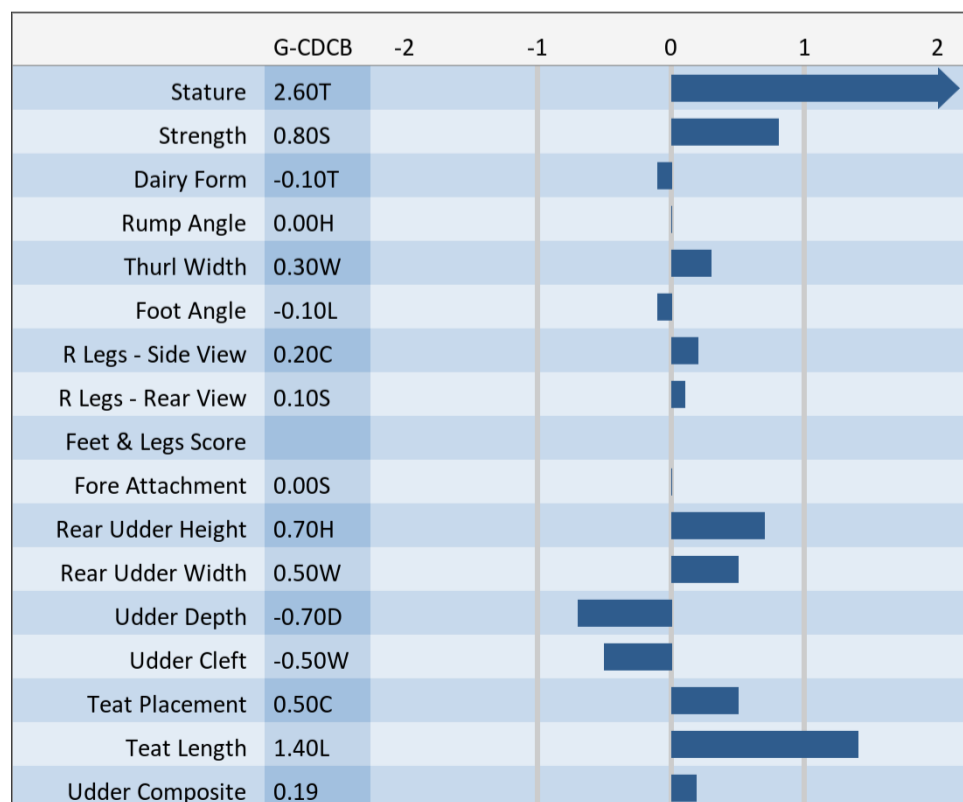

#1 Milk, #3 Protein, #4 PPR, #5 SCR

HURAY x WONDERMENT x PRESTIGE

04/2019 G-CDCB PERFORMANCE			
MILK +1803	FAT +37 / -0.15%	PROTEIN +44 / -0.06%	PPR 151
PROD. 80%R 25 DTRS/16 HRDS TYPE 65%R			
PL +0.6	UDC +0.19	SCS 2.99	TYPE +0.40
Milking Speed 100		Conception (SCR) 2.6	
Cow Livability +0.1			
CE 6.6%	NM\$ \$278	DPR +0.7	MOB -0.1

MATING GUIDE	
+ Size & Strength + Teat Placement & Size + Rear Udder Height & Width	- Dairy Form
Rear Legs- Ideal & Rump Angle- Level	

**Sire:** Huray

**Dam:** Harts Lady Lust ET "EX-90 EX-90 MS"  
2-01 365d 3x 37330 4.2 1580 3.3 1226

**MGS:** Top Acres C Wonderment ET \*TM

**MGD:** Bail-Mik P Lady Liberty ET "2E-91 EX-91 MS"  
7-03 365d 2x 50769 3.8 1921 3.3 1661

[Click to view/download full size image](#)