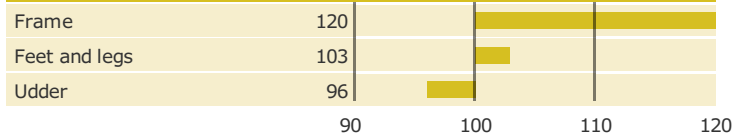

Born: 27-02-2008

R Bangkok x R Alfa x VEST Bæk

© Elly Geverink

PRODUCTION TRAITS

Number of daughters: 726 , Reliability prod. 99%

HEALTH TRAITS

Number of daughters: 698 , Reliability 97%

CONFORMATION TRAITS

Number of daughters: 486 , Reliability 98%

FUNCTIONAL TRAITS

Number of daughters: 486 , Reliability 98%

CONFORMATION TRAITS

NAV Bull

NTM Guide

Genetic Info Guide

aAa: 324156 Kappa Casein: AB Beta Casein: A1A2 Polled: n/a