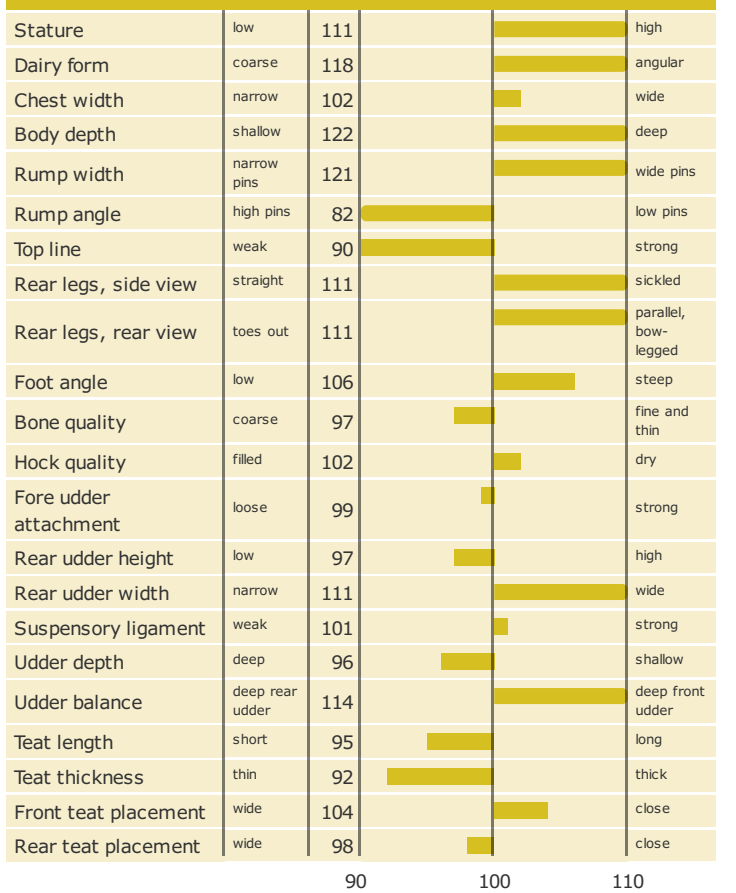

Born: 27-02-2008

R Bangkok x R Alfa x VEST Bæk

© Elly Geverink

PRODUCTION TRAITS

Number of daughters: 726 , Reliability prod. 99%

HEALTH TRAITS

Number of daughters: 698 , Reliability 97%

CONFORMATION TRAITS

Number of daughters: 486 , Reliability 98%

FUNCTIONAL TRAITS

Number of daughters: 486 , Reliability 98%

CONFORMATION TRAITS

NAV Bull

NTM Guide

Genetic Info Guide

aAa: 324156 Kappa Casein: AB Beta Casein: A1A2 Polled: n/a

Genetic Information: FMF

Breeder: Christian Ihle, Rinkeæs, Gråsten, Gråsten DNK
Breeding values are estimated: 02-07-2019