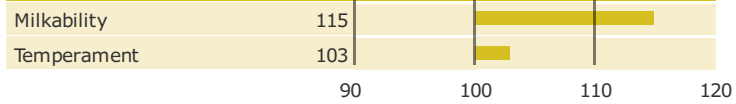

Born: 27-02-2008

R Bangkok x R Alfa x VEST Bæk

© Elly Geverink

PRODUCTION TRAITS

Number of daughters: 726 , Reliability prod. 99%

HEALTH TRAITS

Number of daughters: 698 , Reliability 97%

CONFORMATION TRAITS

Number of daughters: 486 , Reliability 98%

FUNCTIONAL TRAITS

Number of daughters: 486 , Reliability 98%

CONFORMATION TRAITS

NAV Bull

NTM Guide

Genetic Info Guide

aAa: 324156 Kappa Casein: AB Beta Casein: A1A2 Polled: n/a