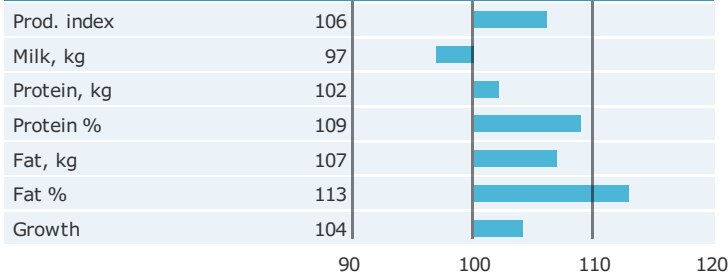

Born: 27-02-2008

R Bangkok x R Alfa x VEST Bæk

© Elly Geverink

PRODUCTION TRAITS

Number of daughters: 726 , Reliability prod. 99%

HEALTH TRAITS

Number of daughters: 698 , Reliability 97%

CONFORMATION TRAITS

Number of daughters: 486 , Reliability 98%

FUNCTIONAL TRAITS

Number of daughters: 486 , Reliability 98%

CONFORMATION TRAITS

NAV Bull

NTM Guide

Genetic Info Guide

aAa: 324156 Kappa Casein: AB Beta Casein: A1A2 Polled: n/a