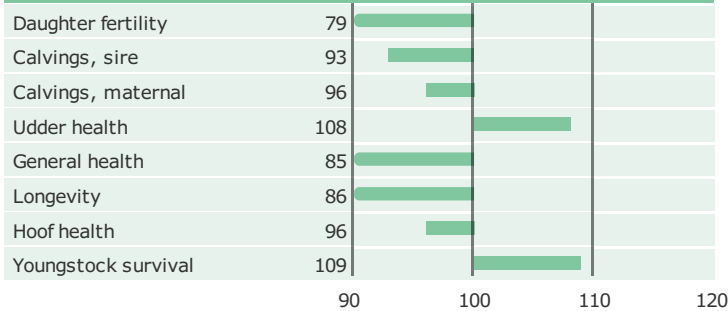

Born: 27-02-2008

R Bangkok x R Alfa x VEST Bæk

© Elly Geverink

PRODUCTION TRAITS

Number of daughters: 726 , Reliability prod. 99%

HEALTH TRAITS

Number of daughters: 698 , Reliability 97%

CONFORMATION TRAITS

Number of daughters: 486 , Reliability 98%

FUNCTIONAL TRAITS

Number of daughters: 486 , Reliability 98%

CONFORMATION TRAITS

NAV Bull

NTM Guide

Genetic Info Guide

aAa: 324156 Kappa Casein: AB Beta Casein: A1A2 Polled: n/a

Genetic Information: FMF

Breeder: Christian Ihle, Rinkeæs, Gråsten, Gråsten DNK
Breeding values are estimated: 02-07-2019