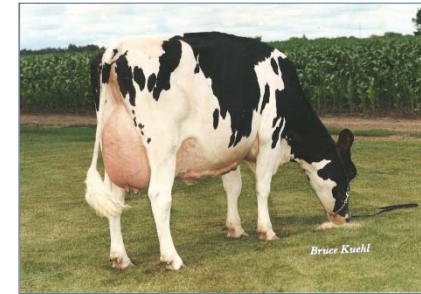

Cow family of Rocky

From the Juror Faith family

Ralma Nugget Goldie VG86
(s. Golden Nugget)

Ralma Golden Fortune VG88
(s. Chief Mark)

Ralma Melwood Fortress NC
(s. Arlinda Melwood)

Ralma Leadman Fashion VG89
(s. Leadman)

Ralma Juror Faith EX91
(s. Ked Juror)

Ralma Durham Frisky
(s.Regancrest Elton Durham)

Ralma Christmas Fudge VG88
(s. Regancrest Elton Durham)

Bouw Shottle Frisby VG86
(s. Picston Shottle)

Ralma O-Man CF Cricket
(s. O-Man)

Bouw Goldwyn Femmy EX90
(s.Braedale Goldwyn)

Bouw Snowfever
(s. Flevo Genetics Snowman)

Bouw Goli Flower VG87
(s. De-Su Oman Goli)

Bouw Epic Finola GP83
(s. Generations Epic)

Bouw Rocky
(s. Ladys-Manor PL Shamrock)

Bouw Final
(s. Delta Bookem Danno)

Bouw Finder
(s. De-Su 11236 Balisto)