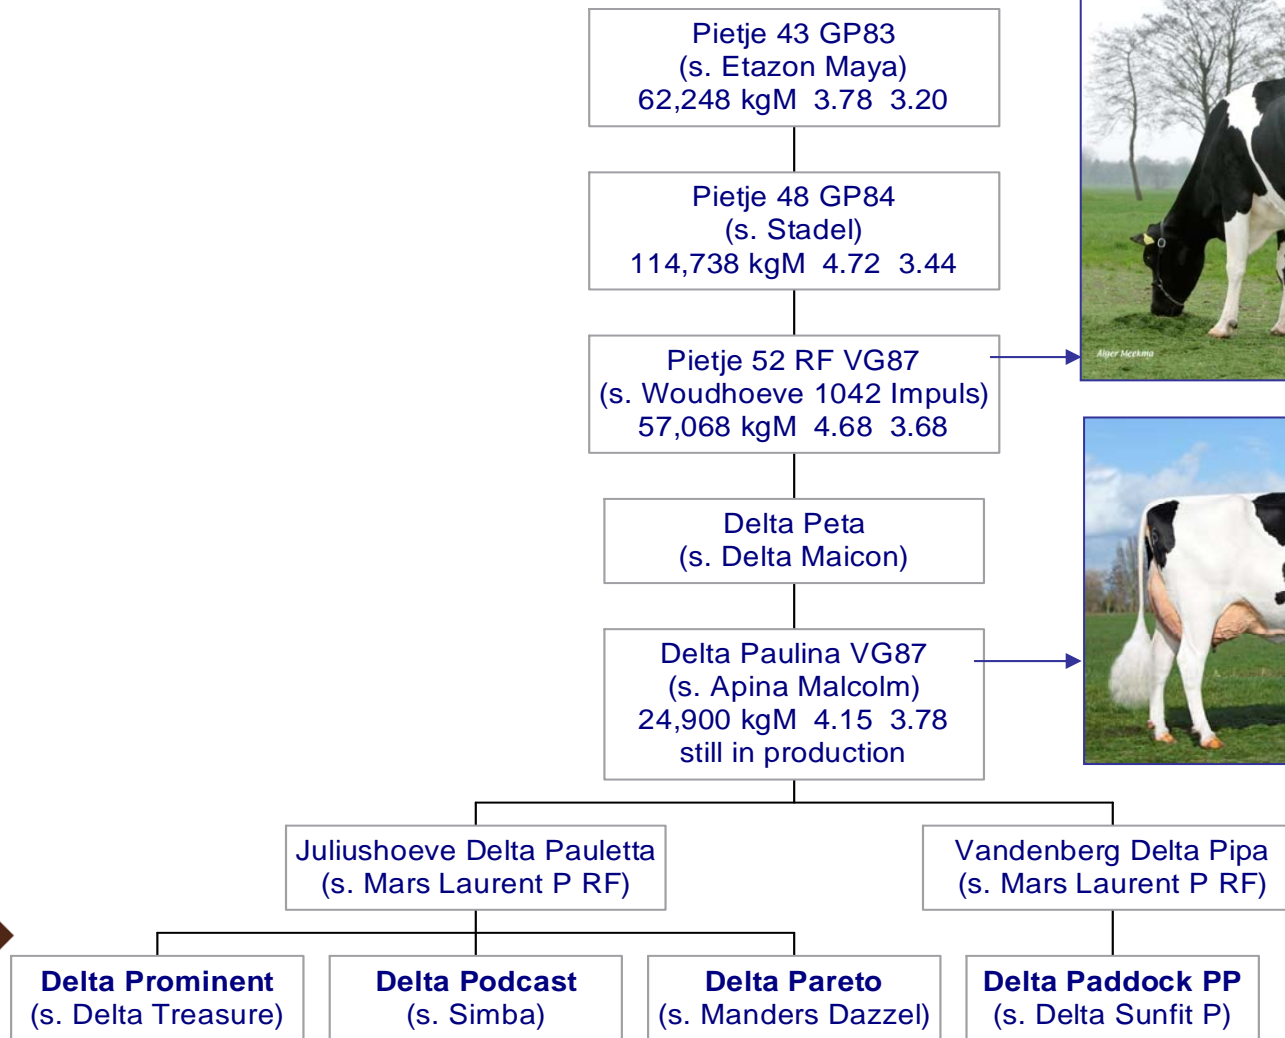

Cow family of Podcast

From the **Pietje** Family

Cow family of Podcast

From the **Pietje Family**

Delta Potter

Delta Pinkpop PP

Delta Paulina

Delta Poema RF

Delta Perry-Red