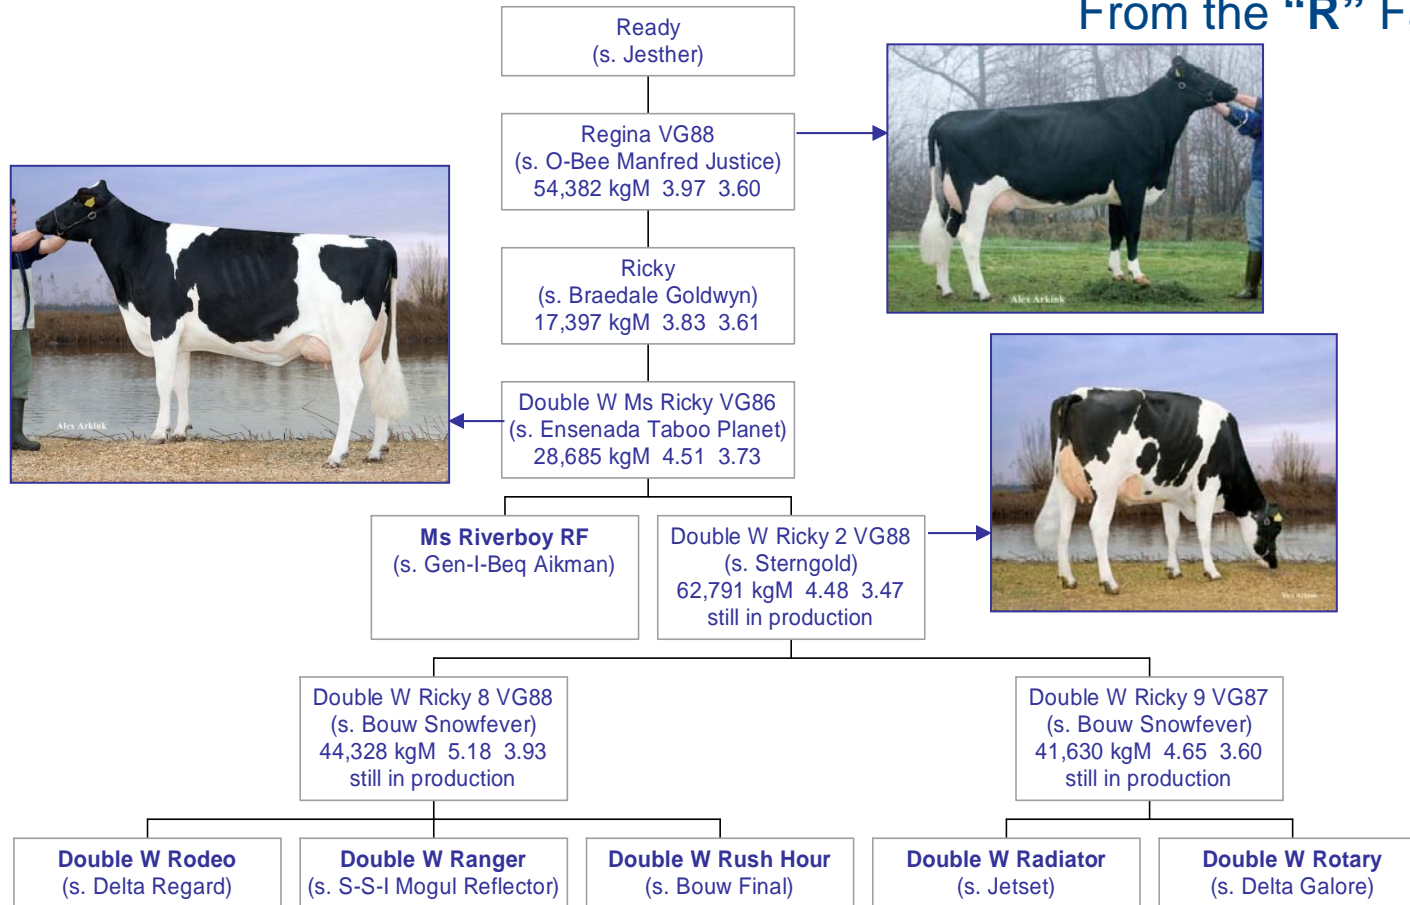

Cow family of Ranger

From the "R" Family

Ready
(s. Jesther)

Regina VG88
(s. O-Bee Manfred Justice)
54,382 kgM 3.97 3.60

Ricky
(s. Braedale Goldwyn)
17,397 kgM 3.83 3.61

Guarini
(s. Braedale Goldwyn)

Double W Ms Ricky VG86
(s. Ensenada Taboo Planet)
28,685 kgM 4.51 3.73

JK Eder Ricky 1 VG88
(s. Ensenada Taboo Planet)
13,818 kgM 4.12 3.51

Ms Riverboy RF
(s. Gen-I-Beq Aikman)

Double W Ricky 2 VG88
(s. Sterngold)
62,791 kgM 4.48 3.47
still in production

Sundance
(s. Va-Early-Dawn Sudan)

Ms Ricky 2

Double W Ricky 8 VG88
(s. Bouw Snowfever)
44,328 kgM 5.18 3.93
still in production

Double W Rodeo
(s. Delta Regard)
Regard =
Chevrolet x Belfast

Double W Ranger
(s. S-S-I Mogul Reflector)
Reflector =
Mogul x Superstition

Double W Rush Hour
(s. Bouw Final)
Final =
Danno x Epic

Ms Ricky 8

Cow family of Ranger

From the "R" Family

Double W Ricky 8

Double W Ricky 9