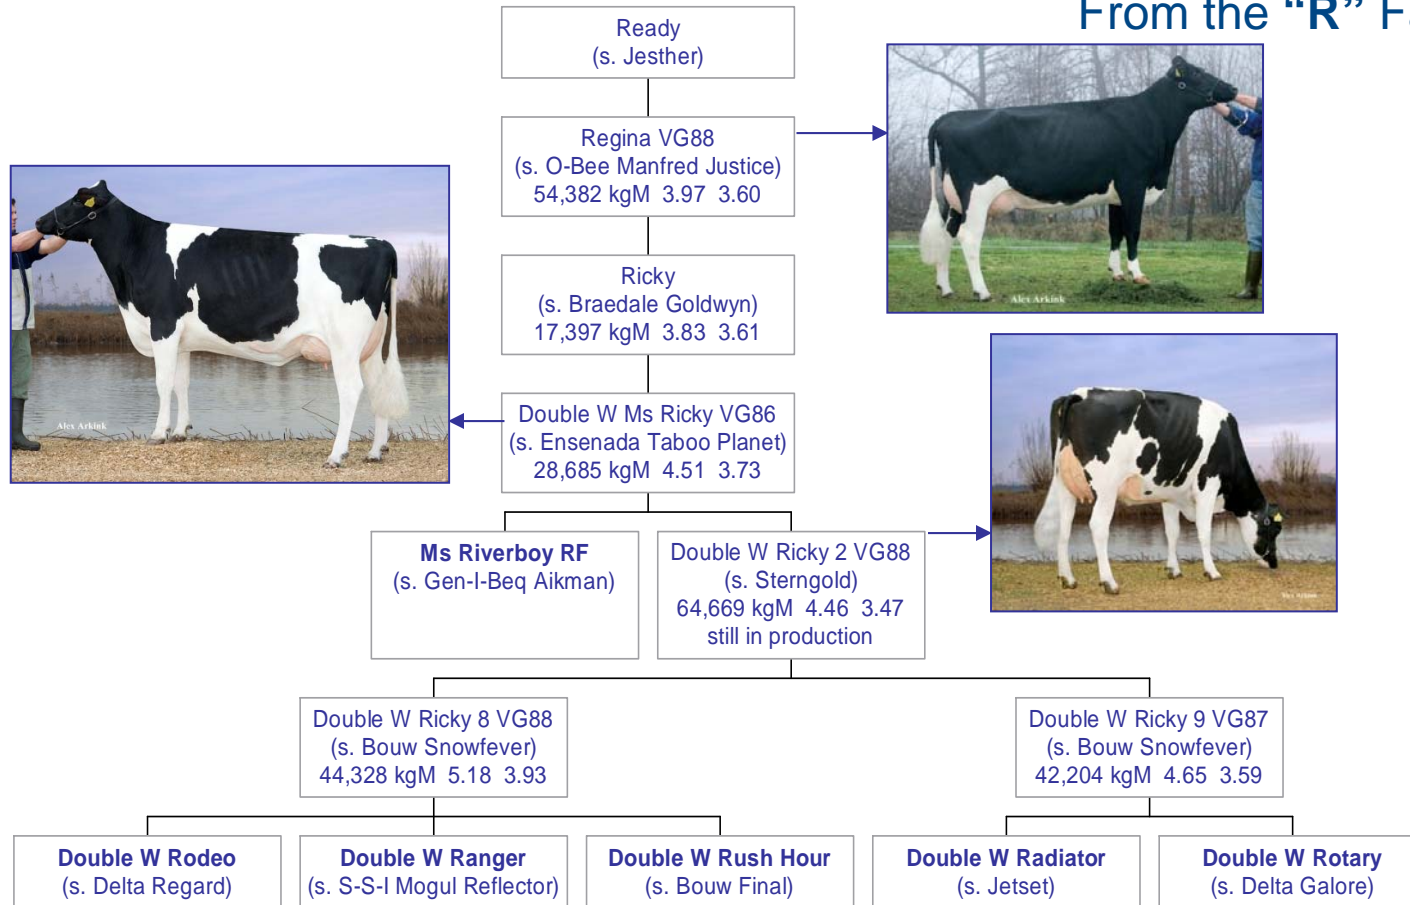

Cow family of Ranger

From the "R" Family

Ready
(s. Jesther)

Regina VG88
(s. O-Bee Manfred Justice)
54,382 kgM 3.97 3.60

Ricky
(s. Braedale Goldwyn)
17,397 kgM 3.83 3.61

Guarini
(s. Braedale Goldwyn)

Double W Ms Ricky VG86
(s. Ensenada Taboo Planet)
28,685 kgM 4.51 3.73

JK Eder Ricky 1 VG88
(s. Ensenada Taboo Planet)
13,818 kgM 4.12 3.51

Ms Riverboy RF
(s. Gen-I-Beq Aikman)

Double W Ricky 2 VG88
(s. Sterngold)
64,669 kgM 4.46 3.47
still in production

Sundance
(s. Va-Early-Dawn Sudan)

Ms Ricky 2

Double W Ricky 8 VG88
(s. Bouw Snowfever)
44,328 kgM 5.18 3.93

Double W Rodeo
(s. Delta Regard)
Regard =
Chevrolet x Belfast

Double W Ranger
(s. S-S-I Mogul Reflector)
Reflector =
Mogul x Superstition

Double W Rush Hour
(s. Bouw Final)
Final =
Danno x Epic

Ms Ricky 8

Cow family of Ranger

From the "R" Family

Double W Ricky 8

Double W Ricky 9