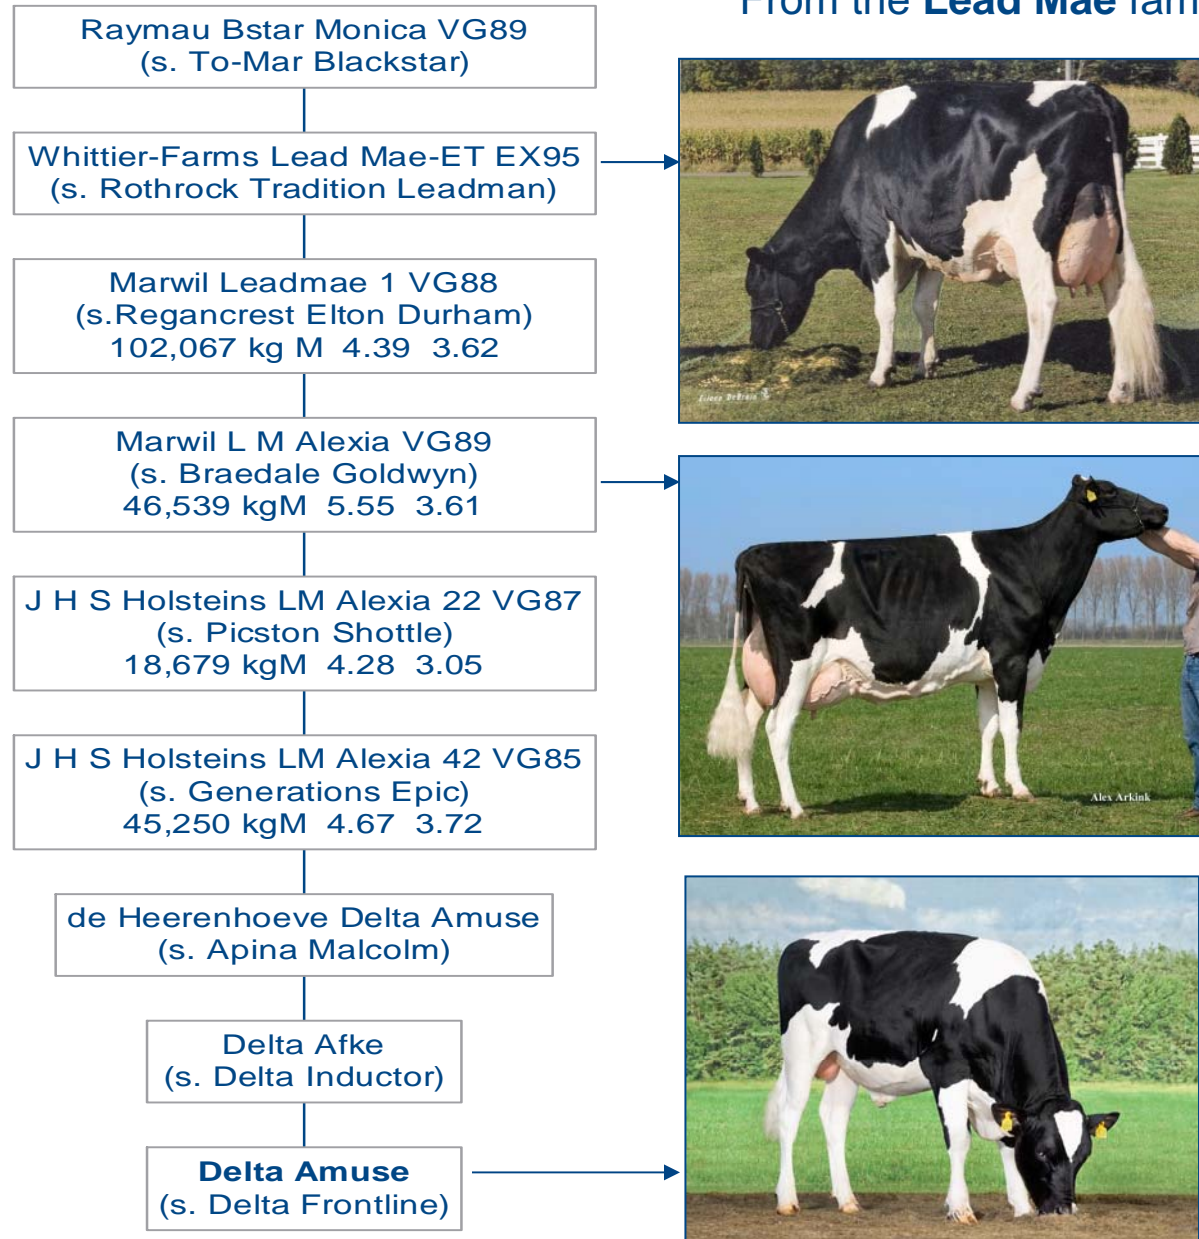

# Cow family of Amuse

From the **Lead Mae** family

# Cow family of Amuse

## From the Lead Mae family

Marwil Leadmae Tanika EX90

Marwil Leadmae 1 VG88  
(s. Regancrest Elton Durham)  
102,067 kg M 4.39%F 3.62%P

Wauregan Maebell  
(s. Bellwood)

Alh Rusty VG89

Marwil L M Alexia VG89