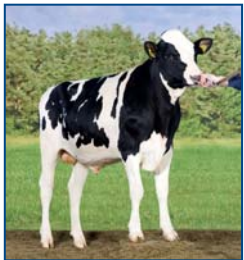

# Cow family of Amuse

From the **Lead Mae** family

## From the Lead Mae family

Marwil Leadmae Tanika EX90

Marwil Leadmae 1 VG88  
(s. Regancrest Elton Durham)  
102,067 kg M 4.39%F 3.62%P

Wauregan Maebell  
(s. Bellwood)

Alh Rusty VG89

Marwil L M Alexia VG89