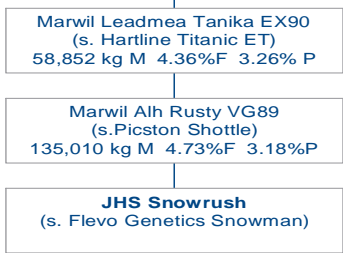

## From the Lead Mae family

Marwil Leadmae Tanika EX90

Marwil Leadmae 1 VG88  
(s. Regancrest Elton Durham)  
102,067 kg M 4.39%F 3.62%P

Wauregan Maebell  
(s. Bellwood)

Alh Rusty VG89

Marwil L M Alexia VG89