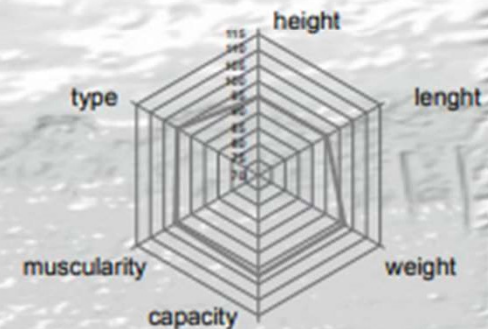

BETTER COWS > BETTER LIFE

CRV, leading
in health and efficiency