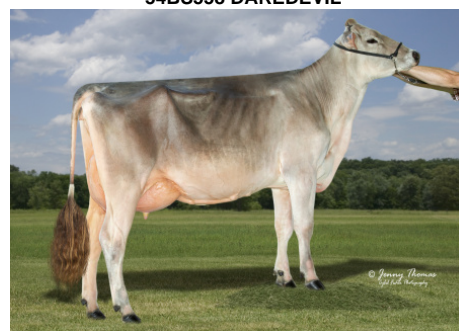

R-Hart Daredevil 126 ET

2nd place Sr. 2 Year Old Ohio State Summer Show 2020

Maternal sister to 54BS594 AVIATOR