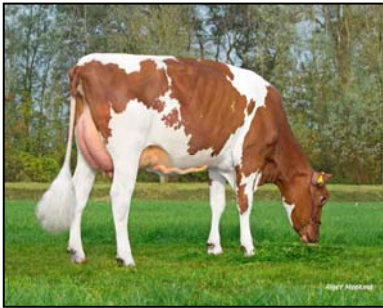

Poppe Fienchen 1569 VG85
(s. Born P Rdc)
just fresh

Poppe Freestyle-Red
(s. Gywer)

BETTER COWS > BETTER LIFE

Freestyle

From the Fienchen Family

Elites-Jsj Fac Feebe-Red ET

Flora
(s. Mara-Thon Bw Marshall)

K&L Fienchen GP84
(s. Konvoy)
51,459 kgM 3.52 3.27